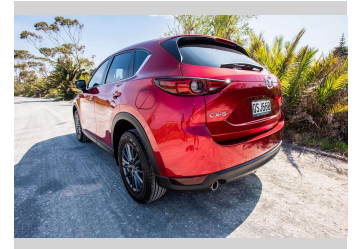

2021 Mazda Cx-5 GSX PTR 2.0P/6AT

Purchase Price

\$30,500

Includes GST, Registration & Licensing

Finance may be available on this vehicle. Ask one of our friendly staff for more information.

Gain peace of mind with Mechanical Breakdown Insurance. **Ask us how.**

Body Style

5 door, Station Wagon

Odometer

102,248 km

Engine

1998 cc, Internal Combustion

Fuel Type

Petrol