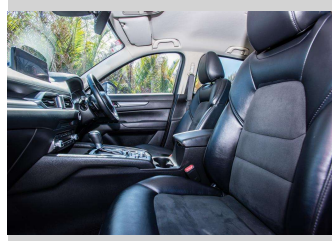

2021 Mazda Cx-5 GSX PTR 2.0P/6AT

Purchase Price

$30,500

Includes GST, Registration & Licensing

Finance may be available on this vehicle. Ask one of our friendly staff for more information.

Gain peace of mind with Mechanical Breakdown Insurance. **Ask us how.**

Top features

- » ABS Braking
- » Air Conditioning
- » Blue tooth
- » Car Alarm
- » Central Locking
- » Child seat anchor poin...
- » Climate Control
- » cruise control
- » Digital Display
- » Electric Mirrors
- » Electric Mirrors (Retr...
- » Navagation
- » Push Button Start
- » Reverse camera
- » Smart Key

Body Style

5 door, Station Wagon

Odometer

102,248 km

Engine

1998 cc, Internal Combustion

Fuel Type

Petrol

Transmission

automatic, 4WD

Wheels

Factory Alloys

VIN

JM0KF2W7A00419243

Interior

Partial Leather

Safety

Based on 2017 ANCAP rating for 17-23 models with dual frontal+side+head airbags

Reg No.

QSJ660

Ext Colour

Red

History

NZ New

Seats

5 seats, Partial Leather

CO2 Emissions

★★★★☆

179 grams/km

Energy Economy

★★★★☆☆

Annual fuel cost of $3,020

7.7L per 100km

Cost per year is an estimate based on petrol price of $2.80 per litre and an average distance of 14000 km. Emissions and Energy Economy figures standardised to 3P WLTP.

Stock ID: 8224

Ray Scragg Motors Ltd | Phone 06 867 7947 | Email rayscraggmotors@xtra.co.nz
265 Grey Street, Gisborne, New Zealand

★★★★★
4.93 | 1035 reviews