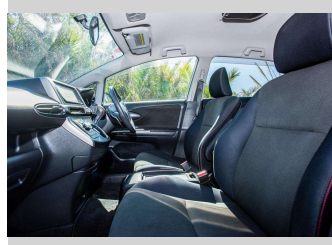

2011 Toyota Wish Z

Purchase Price

$15,500

Includes GST, Registration & Licensing

Finance may be available on this vehicle. Ask one of our friendly staff for more information.

Gain peace of mind with Mechanical Breakdown Insurance. **Ask us how.**

Top features

- » ABS Braking
- » Air Conditioning
- » Blue tooth
- » Car Alarm
- » Central Locking
- » Child seat anchor poin...
- » Climate Control
- » cruise control
- » Cruise Control
- » Digital Display
- » Electric Mirrors
- » Electric Mirrors (Retr...
- » Paddle Gear Shift
- » Push Button Start
- » Reverse camera
- » Smart Key

Body Style

5 door, Station Wagon

Odometer

109,982 km

Engine

1986 cc

Fuel Type

Petrol

Transmission

automatic

Wheels

Factory Alloys

VIN

7AT0H64BX24005194

Interior

Cloth

Safety

Based on 2023 VSRR rating

Reg No.

QMB968

Ext Colour

Silver

History

Ex-Overseas

Seats

6 seats, Cloth

CO2 Emissions

★★★★☆

188 grams/km

Energy Economy

★★★★☆☆

Annual fuel cost of $3,060

7.8L per 100km

Cost per year is an estimate based on petrol price of $2.80 per litre and an average distance of 14000 km. Emissions and Energy Economy figures standardised to 3P WLTP.

Stock ID: 7933

Ray Scragg Motors Ltd | Phone 06 867 7947 | Email
rayscraggmotors@xtra.co.nz
265 Grey Street, Gisborne, New Zealand

★★★★★
4.93 | 1030 reviews