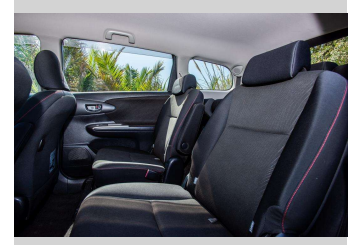

# 2011 Toyota Wish Z

Purchase Price

**\$15,500**

Includes GST, Registration & Licensing

Finance may be available on this vehicle. Ask one of our friendly staff for more information.

Gain peace of mind with Mechanical Breakdown Insurance. **Ask us how.**