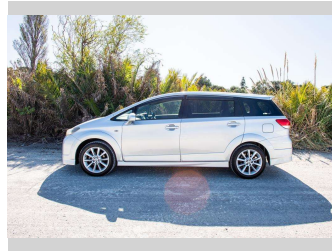

# 2011 Toyota Wish Z

Purchase Price

**\$15,500**

Includes GST, Registration & Licensing

Finance may be available on this vehicle. Ask one of our friendly staff for more information.

Gain peace of mind with Mechanical Breakdown Insurance. **Ask us how.**

Body Style

**5 door, Station Wagon**

Odometer

**109,982 km**

Engine

**1986 cc**

Fuel Type

**Petrol**