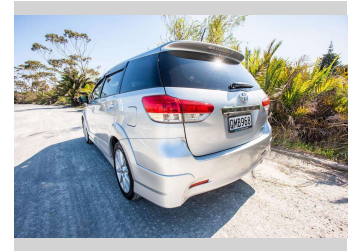

# 2011 Toyota Wish Z

Purchase Price

**\$15,500**

Includes GST, Registration & Licensing

Finance may be available on this vehicle. Ask one of our friendly staff for more information.

Gain peace of mind with Mechanical Breakdown Insurance. **Ask us how.**

Body Style

**5 door, Station Wagon**

Odometer

**109,982 km**

Engine

**1986 cc**

Fuel Type

**Petrol**