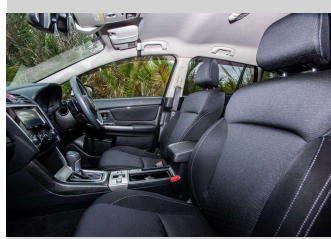

# 2016 Subaru Levorg 1.6GT Eyesight Advanced

Purchase Price

**\$21,500**

Includes GST, Registration & Licensing

Finance may be available on this vehicle. Ask one of our friendly staff for more information.