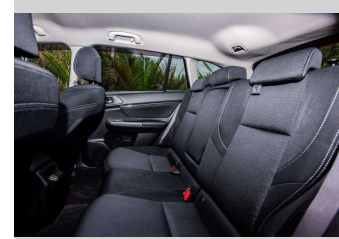

# 2016 Subaru Levorg 1.6GT Eyesight Advanced

Purchase Price

**\$21,500**

Includes GST, Registration & Licensing

Finance may be available on this vehicle. Ask one of our friendly staff for more information.