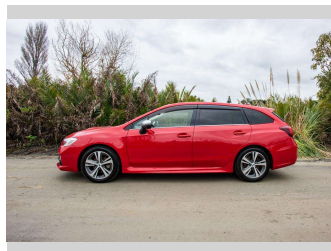

# 2016 Subaru Levorg 1.6GT Eyesight Advanced

Purchase Price

**\$21,500**

Includes GST, Registration & Licensing

Finance may be available on this vehicle. Ask one of our friendly staff for more information.

Body Style

**5 door, Station Wagon**

Odometer

**63,983 km**

Engine

**1599 cc**

Fuel Type

**Petrol**