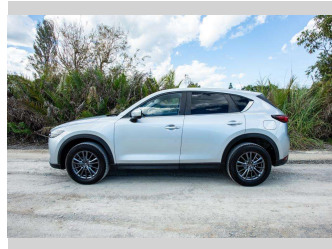

2021 Mazda Cx-5 GSX PTR 2.5P/4WD/6AT

Purchase Price

\$31,500

Includes GST, Registration & Licensing

Finance may be available on this vehicle. Ask one of our friendly staff for more information.

Gain peace of mind with Mechanical Breakdown Insurance. **Ask us how.**

Body Style

5 door, Station Wagon

Odometer

100,503 km

Engine

2488 cc, Internal Combustion

Fuel Type

Petrol