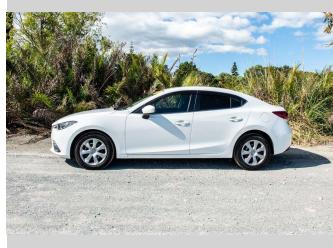

2016 Mazda Axela 15 C

Purchase Price

\$17,500

Includes GST, Registration & Licensing

Finance may be available on this vehicle. Ask one of our friendly staff for more information.

Gain peace of mind with Mechanical Breakdown Insurance. **Ask us how.**

Body Style

4 door, Sedan

Odometer

45,428 km

Engine

1496 cc

Fuel Type

Petrol