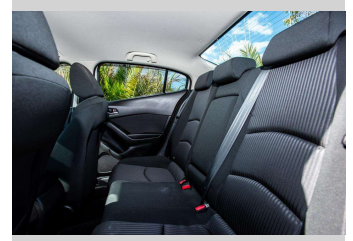

2016 Mazda Axela 15 C

Purchase Price

\$17,500

Includes GST, Registration & Licensing

Finance may be available on this vehicle. Ask one of our friendly staff for more information.

Gain peace of mind with Mechanical Breakdown Insurance. **Ask us how.**