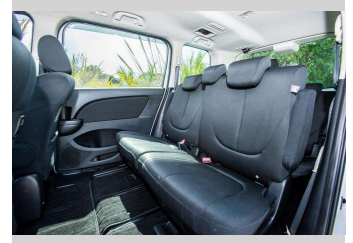

2013 Mazda Biante Granz Skyactive

Purchase Price

\$12,500

Includes GST, Registration & Licensing

Finance may be available on this vehicle. Ask one of our friendly staff for more information.

Gain peace of mind with Mechanical Breakdown Insurance. **Ask us how.**