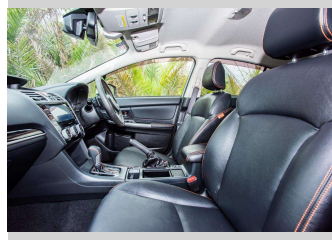

# 2016 Subaru XV 2.0i-L Eyesite Black Leather

**Purchase Price** **\$20,500**  
Includes GST, Registration & Licensing

Finance may be available on this vehicle. Ask one of our friendly staff for more information.