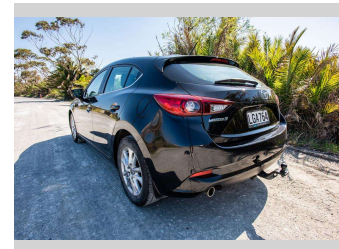

2018 Mazda Mazda3 2.0P/6AT

Purchase Price

\$20,500

Includes GST, Registration & Licensing

Finance may be available on this vehicle. Ask one of our friendly staff for more information.

Gain peace of mind with Mechanical Breakdown Insurance. **Ask us how.**