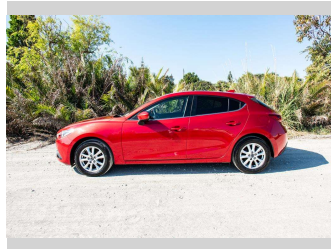

2014 Mazda Axela 1.5 S

Purchase Price

\$16,500

Includes GST, Registration & Licensing

Finance may be available on this vehicle. Ask one of our friendly staff for more information.

Gain peace of mind with Mechanical Breakdown Insurance. **Ask us how.**

Body Style

5 door, Hatchback

Odometer

136,910 km

Engine

1496 cc

Fuel Type

Petrol