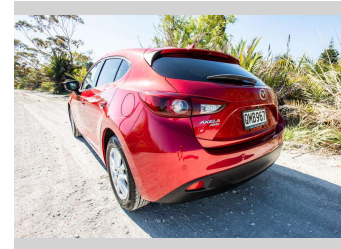

2014 Mazda Axela 1.5 S

Purchase Price

\$16,500

Includes GST, Registration & Licensing

Finance may be available on this vehicle. Ask one of our friendly staff for more information.

Gain peace of mind with Mechanical Breakdown Insurance. **Ask us how.**

Body Style

5 door, Hatchback

Odometer

136,910 km

Engine

1496 cc

Fuel Type

Petrol