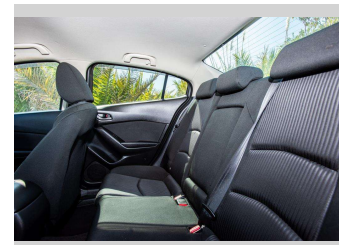

# 2014 Mazda Axela 15 C

Purchase Price

**\$14,500**

Includes GST, Registration & Licensing

Finance may be available on this vehicle. Ask one of our friendly staff for more information.

Gain peace of mind with Mechanical Breakdown Insurance. **Ask us how.**