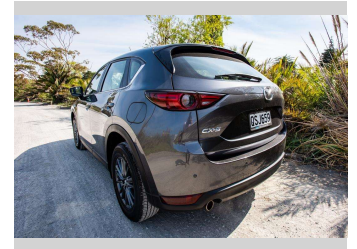

2019 Mazda Cx-5 GSX PTR 2.0P/6AT

Purchase Price

\$28,500

Includes GST, Registration & Licensing

Finance may be available on this vehicle. Ask one of our friendly staff for more information.

Gain peace of mind with Mechanical Breakdown Insurance. **Ask us how.**

Body Style

5 door, Station Wagon

Odometer

97,345 km

Engine

1998 cc, Internal Combustion

Fuel Type

Petrol