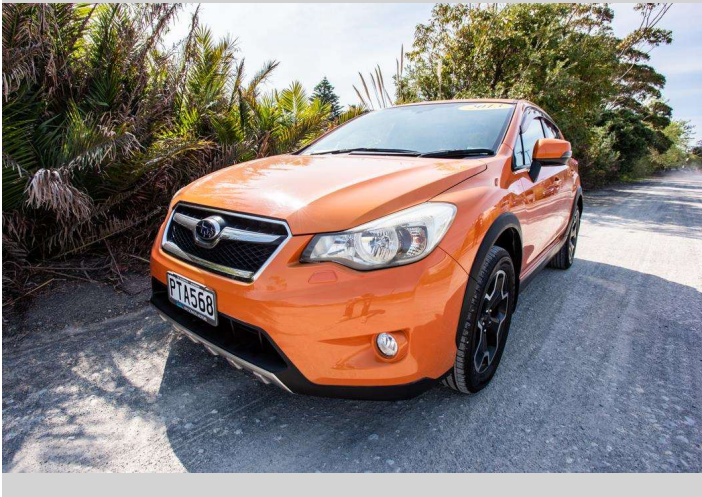

2013 Subaru XV 2.0i-L EyeSight 4WD

Purchase Price

\$17,500

Includes GST, Registration & Licensing

Finance may be available on this vehicle. Ask one of our friendly staff for more information.

Gain peace of mind with Mechanical Breakdown Insurance. **Ask us how.**

Body Style

5 door, Station Wagon

Odometer

123,527 km

Engine

1995 cc, Internal Combustion

Fuel Type

Petrol