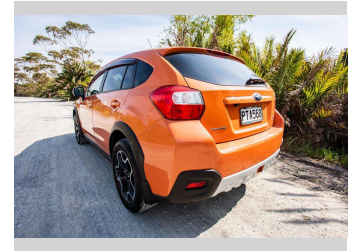

2013 Subaru XV 2.0i-L EyeSight 4WD

Purchase Price

\$17,500

Includes GST, Registration & Licensing

Finance may be available on this vehicle. Ask one of our friendly staff for more information.

Gain peace of mind with Mechanical Breakdown Insurance. **Ask us how.**

Body Style

5 door, Station Wagon

Odometer

123,527 km

Engine

1995 cc, Internal Combustion

Fuel Type

Petrol