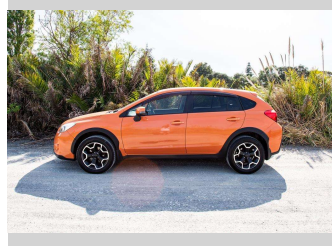

2013 Subaru XV 2.0i-L EyeSight 4WD

Purchase Price

\$17,500

Includes GST, Registration & Licensing

Finance may be available on this vehicle. Ask one of our friendly staff for more information.

Gain peace of mind with Mechanical Breakdown Insurance. **Ask us how.**

Body Style

5 door, Station Wagon

Odometer

123,527 km

Engine

1995 cc, Internal Combustion

Fuel Type

Petrol