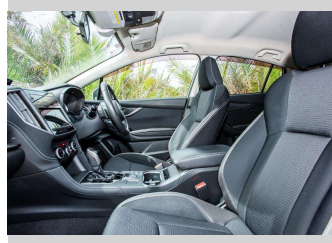

2016 Subaru Impreza 2.0I-L Eyesight

Purchase Price **\$17,500**
Includes GST, Registration & Licensing

Finance may be available on this vehicle. Ask one of our friendly staff for more information.

Gain peace of mind with Mechanical Breakdown Insurance. **Ask us how.**

- Top features**
- » Air Conditioning
 - » Blue tooth
 - » Car Alarm
 - » Central Locking
 - » Child seat anchor poin...
 - » Climate Control
 - » cruise control
 - » Digital Display
 - » Electric Mirrors
 - » Electric Mirrors (Retr...
 - » Paddle Gear Shift
 - » Push Button Start
 - » Reverse camera
 - » Smart Key