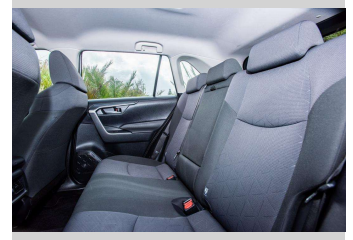

# 2019 Toyota Rav4 GXL 2.5P/4WD/8AT

Purchase Price

**\$33,500**

Includes GST, Registration & Licensing

Finance may be available on this vehicle. Ask one of our friendly staff for more information.

Gain peace of mind with Mechanical Breakdown Insurance. **Ask us how.**