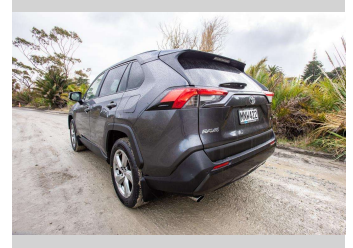

# 2019 Toyota Rav4 GXL 2.5P/4WD/8AT

Purchase Price

**\$33,500**

Includes GST, Registration & Licensing

Finance may be available on this vehicle. Ask one of our friendly staff for more information.

Gain peace of mind with Mechanical Breakdown Insurance. **Ask us how.**

Body Style

**5 door, Station Wagon**

Odometer

**119,409 km**

Engine

**2487 cc**

Fuel Type

**Petrol**