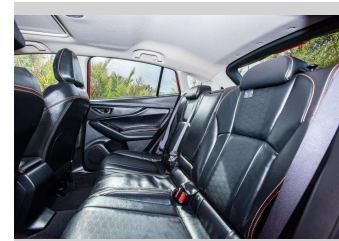

2019 Subaru XV Premium 2.0P/4WD/7AT

Purchase Price **$27,500**
Includes GST, Registration & Licensing

Finance may be available on this vehicle. Ask one of our friendly staff for more information.

Gain peace of mind with Mechanical Breakdown Insurance. **Ask us how.**

1. **Top features**
2. » ABS Braking
   - » Air Conditioning
   - » Blue tooth
   - » Car Alarm
   - » Central Locking
   - » Child seat anchor poin...
   - » Climate Control
   - » cruise control
   - » Digital Display
   - » Electric Mirrors
   - » Electric Mirrors (Retr...
   - » Navagation
   - » Paddle Gear Shift
   - » Parking Sensors
   - » Push Button Start
   - » Reverse camera
   - » Smart Key

Body Style
5 door, Station Wagon

Odometer
61,091 km

Engine
1995 cc, Internal Combustion

Fuel Type
Petrol

Transmission
automatic, 4WD

Wheels
Factory Alloys

VIN
JF1GT7KL5KG060662

Interior
Leather

Safety

Based on 2017 ANCAP rating for 17-24 models with dual frontal+side+head+knee airbags

Reg No.
LYA907

Ext Colour
Red

History
NZ New, 4 owners

Seats
5 seats, Leather

CO2 Emissions
★★★★☆
177 grams/km

Energy Economy
★★★★☆☆
Annual fuel cost of $3,060
7.8L per 100km

Cost per year is an estimate based on petrol price of $2.80 per litre and an average distance of 14000 km. Emissions and Energy Economy figures standardised to 3P WLTP.

Stock ID: 8152

Ray Scragg Motors Ltd | Phone 06 867 7947 | Email rayscraggmotors@xtra.co.nz
265 Grey Street, Gisborne, New Zealand

★★★★★
4.93 | 1012 reviews