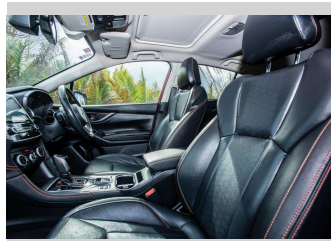

2019 Subaru XV Premium 2.0P/4WD/7AT

Purchase Price **\$27,500**
Includes GST, Registration & Licensing

Finance may be available on this vehicle. Ask one of our friendly staff for more information.

Gain peace of mind with Mechanical Breakdown Insurance. **Ask us how.**