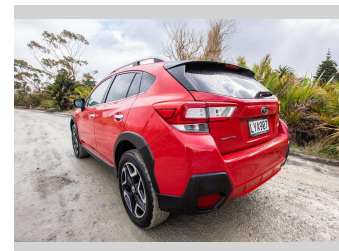

2019 Subaru XV Premium 2.0P/4WD/7AT

Purchase Price **\$27,500**
Includes GST, Registration & Licensing

Finance may be available on this vehicle. Ask one of our friendly staff for more information.

Gain peace of mind with Mechanical Breakdown Insurance. **Ask us how.**

Body Style
5 door, Station Wagon

Odometer
61,091 km

Engine
1995 cc, Internal Combustion

Fuel Type
Petrol

Transmission
automatic, 4WD

Wheels
Factory Alloys

VIN
JF1GT7KL5KG060662

Interior
Leather

Safety

Based on 2017 ANCAP rating for 17-24 models with dual frontal+side+head+knee airbags

Reg No.
LYA907

Ext Colour
Red

History
NZ New, 4 owners

Seats
5 seats, Leather

CO2 Emissions
★★★★☆
177 grams/km

Energy Economy
★★★★☆☆
Annual fuel cost of \$3,060
7.8L per 100km