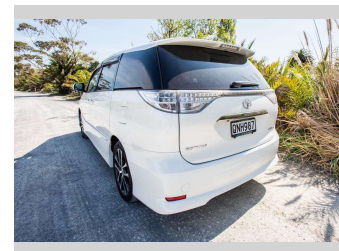

2015 Toyota Estima AERAS PREMIUM ED

Purchase Price **\$23,500**
Includes GST, Registration & Licensing

Finance may be available on this vehicle. Ask one of our friendly staff for more information.

Gain peace of mind with Mechanical Breakdown Insurance. **Ask us how.**

Body Style
5 door, Station Wagon

Odometer
110,930 km

Engine
2362 cc

Fuel Type
Petrol

Transmission
automatic

Wheels
Factory Alloys

VIN
7AT0H61YX24192962

Interior
Cloth

Safety

Based on 2023 UCSR rating for 06-19 models

Reg No.
QNH987

Ext Colour
White

History
Ex-Overseas

Seats
7 seats, Cloth

CO2 Emissions
★ ★ ★ ☆ ☆ ☆
222 grams/km

Energy Economy
★ ☆ ☆ ☆ ☆ ☆
Annual fuel cost of \$3,760
9.6L per 100km