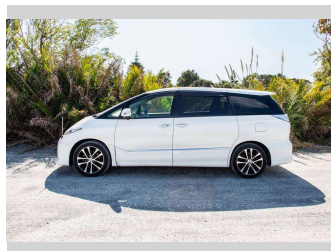

2015 Toyota Estima AERAS PREMIUM ED

Purchase Price **\$23,500**
Includes GST, Registration & Licensing

Finance may be available on this vehicle. Ask one of our friendly staff for more information.

Gain peace of mind with Mechanical Breakdown Insurance. **Ask us how.**

Body Style
5 door, Station Wagon

Odometer
110,930 km

Engine
2362 cc

Fuel Type
Petrol

Transmission
automatic

Wheels
Factory Alloys

VIN
7AT0H61YX24192962

Interior
Cloth