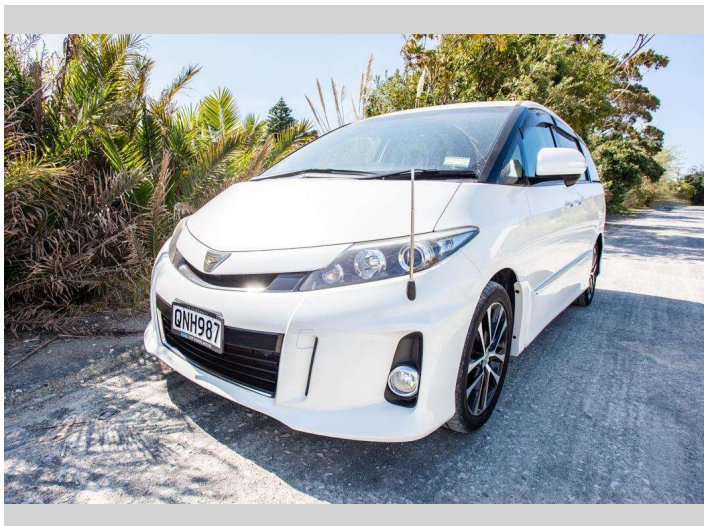

2015 Toyota Estima AERAS PREMIUM ED

Purchase Price **\$23,500**
Includes GST, Registration & Licensing

Finance may be available on this vehicle. Ask one of our friendly staff for more information.

Gain peace of mind with Mechanical Breakdown Insurance. **Ask us how.**

Body Style
5 door, Station Wagon

Odometer
110,930 km

Engine
2362 cc

Fuel Type
Petrol

Transmission
automatic

Wheels
Factory Alloys

VIN
7AT0H61YX24192962

Interior
Cloth

Safety

Based on 2023 UCSR rating for 06-19 models

Reg No.
QNH987

Ext Colour
White

History
Ex-Overseas

Seats
7 seats, Cloth

CO2 Emissions
★ ★ ★ ☆ ☆ ☆
222 grams/km

Energy Economy
★ ☆ ☆ ☆ ☆ ☆
Annual fuel cost of \$3,760
9.6L per 100km