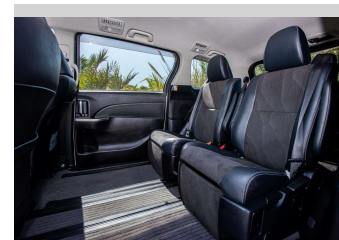

2015 Toyota Estima AERAS PREMIUM ED

Purchase Price **$23,500**
Includes GST, Registration & Licensing

Finance may be available on this vehicle. Ask one of our friendly staff for more information.

Gain peace of mind with Mechanical Breakdown Insurance. **Ask us how.**

1. **Top features**
2. » ABS Braking
   - » Air Conditioning
   - » Blue tooth
   - » Car Alarm
   - » Central Locking
   - » Child seat anchor poin...
   - » Climate Control
   - » cruise control
   - » Digital Display
   - » Electric Mirrors
   - » Electric Mirrors (Retr...
   - » Face Lift Model
   - » Push Button Start
   - » Reverse camera
   - » Smart Key

Body Style
5 door, Station Wagon

Odometer
110,930 km

Engine
2362 cc

Fuel Type
Petrol

Transmission
automatic

Wheels
Factory Alloys

VIN
7AT0H61YX24192962

Interior
Cloth

Safety

Based on 2023 UCSR rating for 06-19 models

Reg No.
QNH987

Ext Colour
White

History
Ex-Overseas

Seats
7 seats, Cloth

CO2 Emissions
★ ★ ★ ☆ ☆ ☆
222 grams/km

Energy Economy
★ ☆ ☆ ☆ ☆ ☆
Annual fuel cost of $3,760
9.6L per 100km

Cost per year is an estimate based on petrol price of $2.80 per litre and an average distance of 14000 km. Emissions and Energy Economy figures standardised to 3P WLTP.

Stock ID: 7942

Ray Scragg Motors Ltd | Phone 06 867 7947 | Email rayscraggmotors@xtra.co.nz
265 Grey Street, Gisborne, New Zealand

★★★★★
4.93 | 1035 reviews